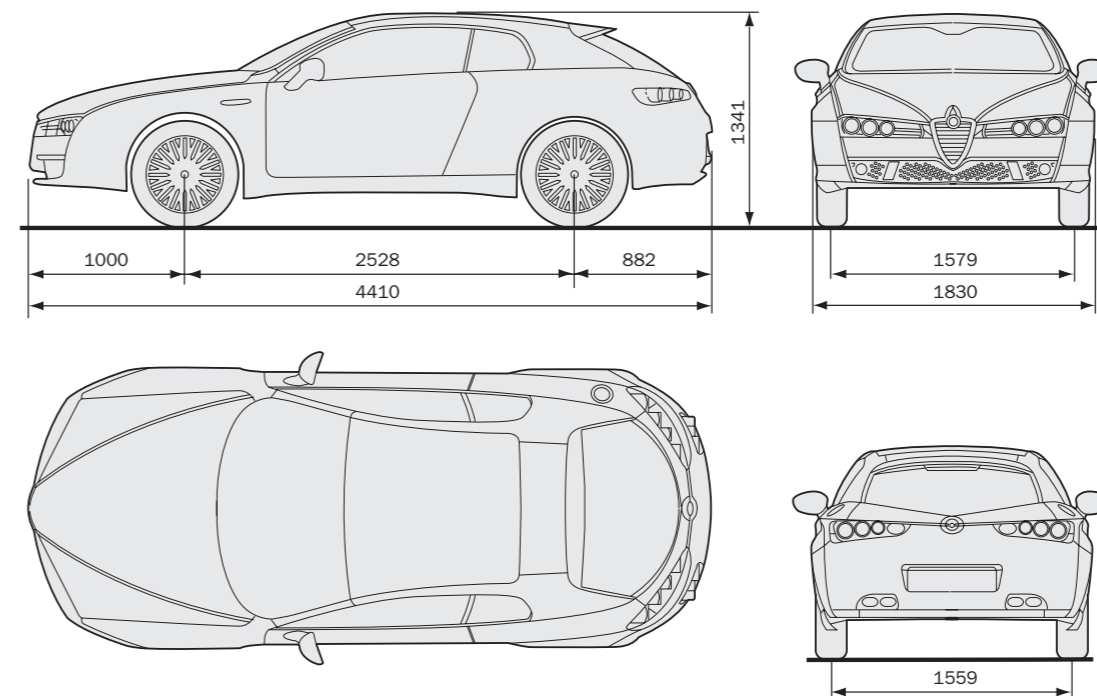

⁽¹⁾ Air Quality System *Includes engine derivatives

• = standard ○ = optional – = not available

Alfa Brera Dimensions

Body - Dimensions

	2.2 JTS / 1750 TBI / 3.2 JTS V6* / 2.0 JTD _M / 2.4 JTD _M *
No. of seats	2+2
No. of doors	3
Length / Width (mm)	4410 / 1830
Height (mm)	1341
Wheelbase (mm)	2528
Front / Rear track (mm)	1579
Luggage compartment capacity / seats down (litres)	300 / 610